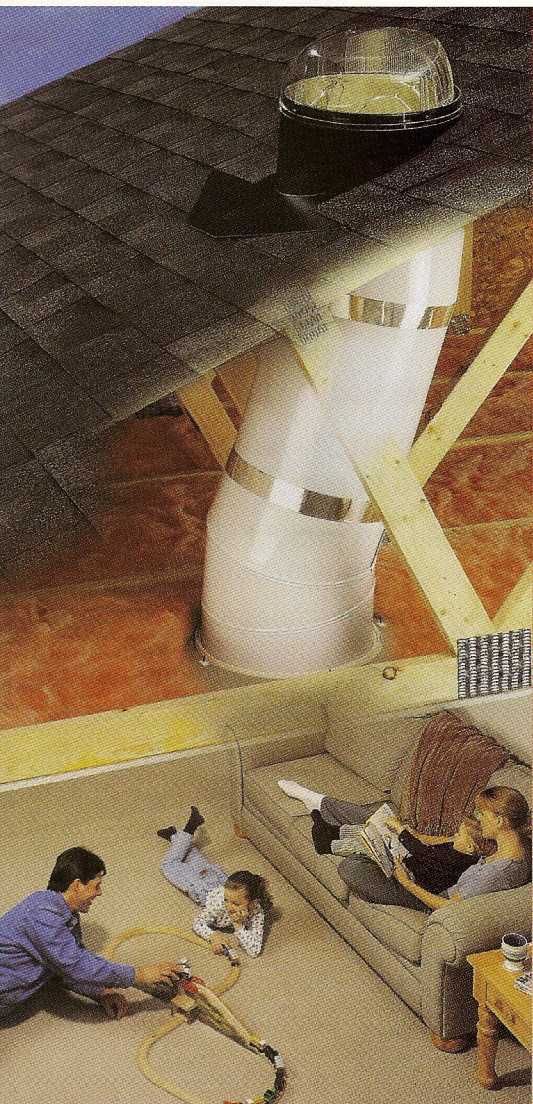

- exceptional skylight pipe system providing high intensity daylight where windows can't reach
- ultra reflective pipe surface transfer daylight into your dark places
- patented top dome SolarLens design multiplies and concentrates daylight streams into pipe system and improves efficiency
- closed air column eliminates heat loss
- all roofing use
- quick assembly without carrier units change
- additional length 122 cm part minimizes light loss in consequence of joints quantity

10 years guarantee

- Health benefits natural daylight for better feeling and condition
- electricity cost saving up to 80 %
- improves interior attractiveness

www.abcweb.cz

Basic Kit set with 122 cm lenght pipe

- complete set with all assembly parts and 2 adjustable elbows included
- standard base for flat roofing

Types and modifications

- **SV10** (diameter 255 mm) suitable for small rooms, WC, cloakrooms etc.
- **SV 14** (diameter 356 mm) suitable for bathrooms, rooms , offices
- Additional pipes are available in 51 or 122 cm lenhgt
- Bases available for all kinds of roofing and in different colours
- Optional pipe for night lighting