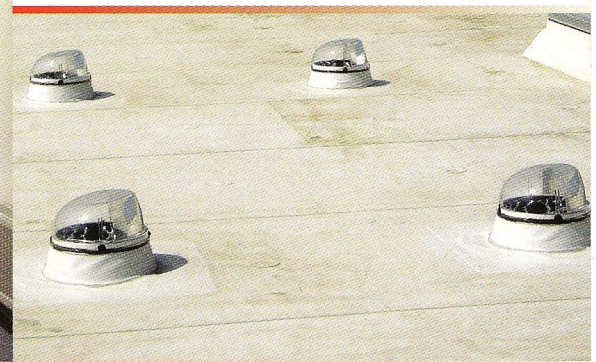

- exceptional skylight pipe system providing high intensity daylight where windows can't reach
- ultra reflective pipe surface transfer daylight into your dark places
- patented top dome SolarLens design multiplies and concentrates daylight streams into pipe system and improves efficiency
- closed air column eliminates heat loss
- all roofing use
- quick assembly without carrier units change
- additional length 122 cm part minimizes light loss in consequence of joints quantity

10 years guarantee

- Health benefits natural daylight for better feeling and condition
- electricity cost saving up to 80 %
- improves interior attractiveness

www.abcweb.cz

Basic Kit set with 122 cm lenght pipe

- complete set with all assembly parts and 2 adjustable elbows included
- standard base for flat roofing

Types and modifications

- **SV10** (diameter 255 mm) suitable for small rooms, WC, cloakrooms etc.
- **SV 14** (diameter 356 mm) suitable for bathrooms, rooms , offices
- Additional pipes are available in 51 or 122 cm lenhgt
- Bases available for all kinds of roofing and in different colours
- Optional pipe for night lighting

Light reductions

- There is an 5% reduction of light in pipe and max. 16% in elbow
- Application project should be in accordance with valid norms

Perfomance values