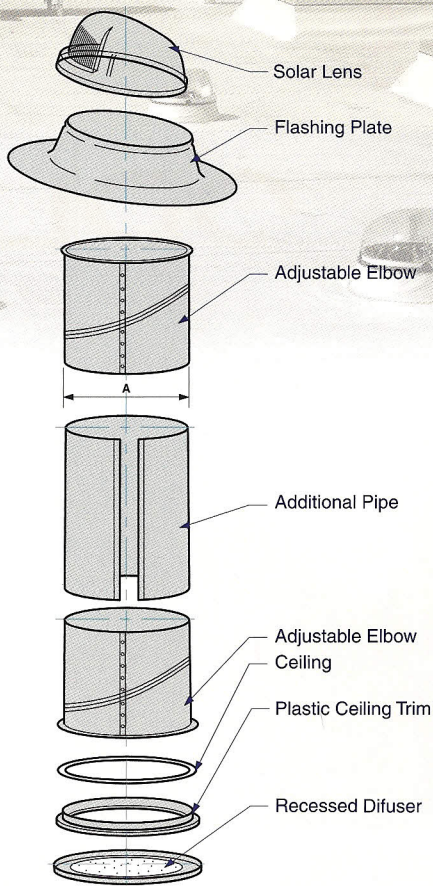

- exceptional skylight pipe system providing high intensity daylight where windows can't reach
- ultra reflective pipe surface transfer daylight into your dark places
- patented top dome SolarLens design multiplies and concentrates daylight streams into pipe system and improves efficiency
- closed air column eliminates heat loss
- all roofing use
- quick assembly without carrier units change
- additional length 122 cm part minimizes light loss in consequence of joints quantity

10 years guarantee

- Health benefits natural daylight for better feeling and condition
- electricity cost saving up to 80 %
- improves interior attractiveness

www.abcweb.cz

Basic Kit set with 122 cm lenght pipe

- complete set with all assembly parts and 2 adjustable elbows included
- standard base for flat roofing

Types and modifications

- **SV10** (diameter 255 mm) suitable for small rooms, WC, cloakrooms etc.
- **SV 14** (diameter 356 mm) suitable for bathrooms, rooms , offices
- Additional pipes are available in 51 or 122 cm lenhgt
- Bases available for all kinds of roofing and in different colours
- Optional pipe for night lighting

Light reductions

- There is an 5% reduction of light in pipe and max. 16% in elbow
- Application project should be in accordance with valid norms

Perfomance values